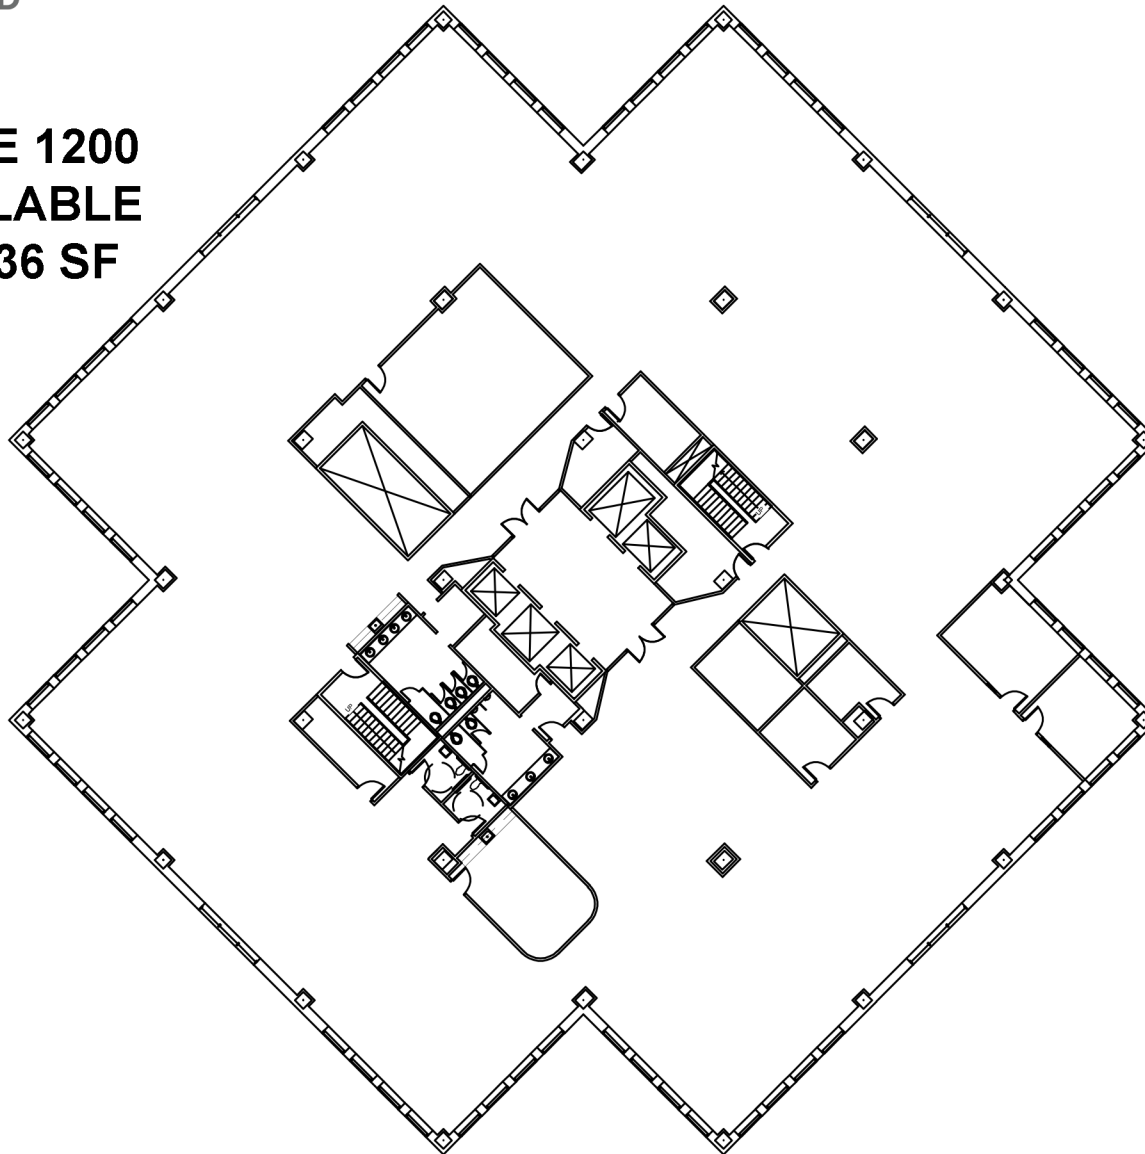

**SUITE 1200
AVAILABLE
24,036 SF**

[RENTABLE SQ.FT.]

[SCALE]
not to scale

As-Built

Landmark Center, 12th Floor
1099 N. Meridian St. Indianapolis, IN

[PROJ.#]
2014.500

[DATE]
04.16.20